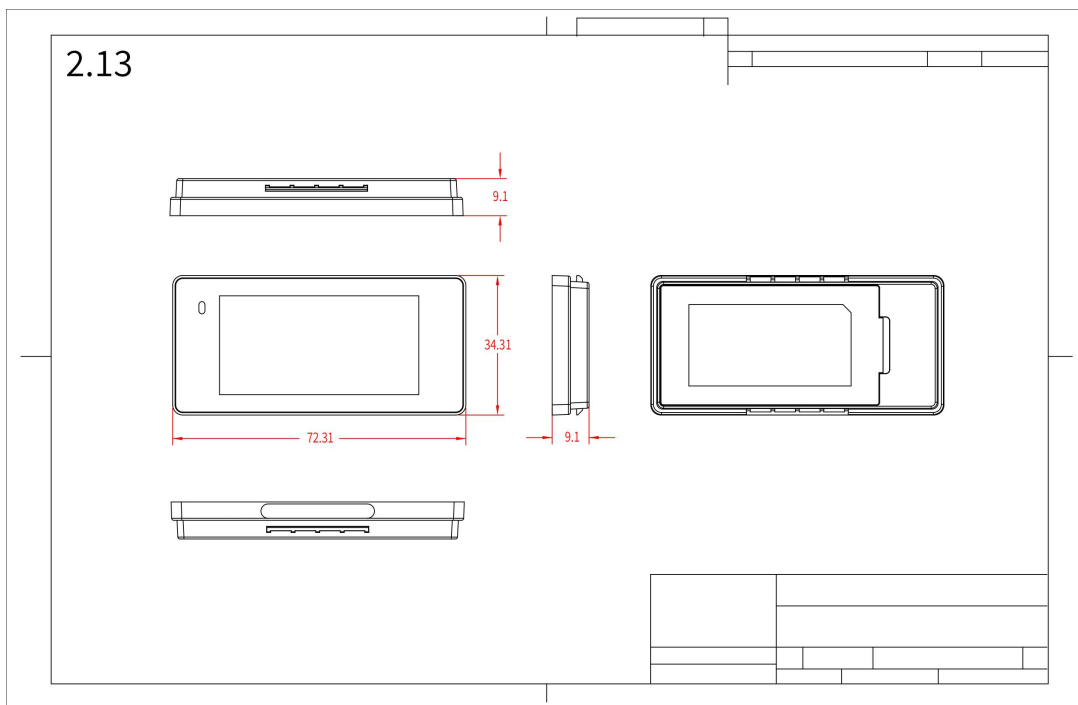

PRODUCT MODEL: 2.13 Inch ESL

Product Appearance

Feature

Model		DJ-WP0213BW	DJ-WP0213BWR	DJ-WP0213BWRY	DJ-WP0213BW-L
Parameters	Outline	72.31mm×34.31mm×9.1mm(D)			
	Weight	29.3g			
	Shell material	ABS			
	Shell Color	White/Black/Customized			
	LED Display color	red, blue, green			
	Display Size	2.13 inch			
	Protection level	IP65			
	Viewing angle	175°			
	Working temperature	0~30C°			-20~30C°
	Frequency	2.4Ghz SDR			
	Communication	wireless transmission technology			
	Screen size	2.13 inches (diagonal)			
	Resolution	250x128			
	Display technology	full graphic electronic ink display			
	Display color	black and white	black, white and red	black, white, red and yellow	black and white
	Display language	multilingual			
	Battery	CR2450x2 (replaceable)			
	Battery life	>5 years			
	Battery performance	low power consumption			
	Online update	support			
	Certificate	ROHS, CE, FCC, IC			
	Technical support	Lifetime			
	Warranty period	1 years warranty			
Packing size	19x19x42cm				
Packing quantity	320pcs, single box: 40PCS, 8 small boxes in total				
Packing weight	10.2kg				
Carton weight	800g				

■ Structure

■ Package

Outer box size: 19cmx19cmx42cm

Number of tags: 320pcs, single box: 40PCS, 8 small boxes in total

Overall weight: 10.2kg